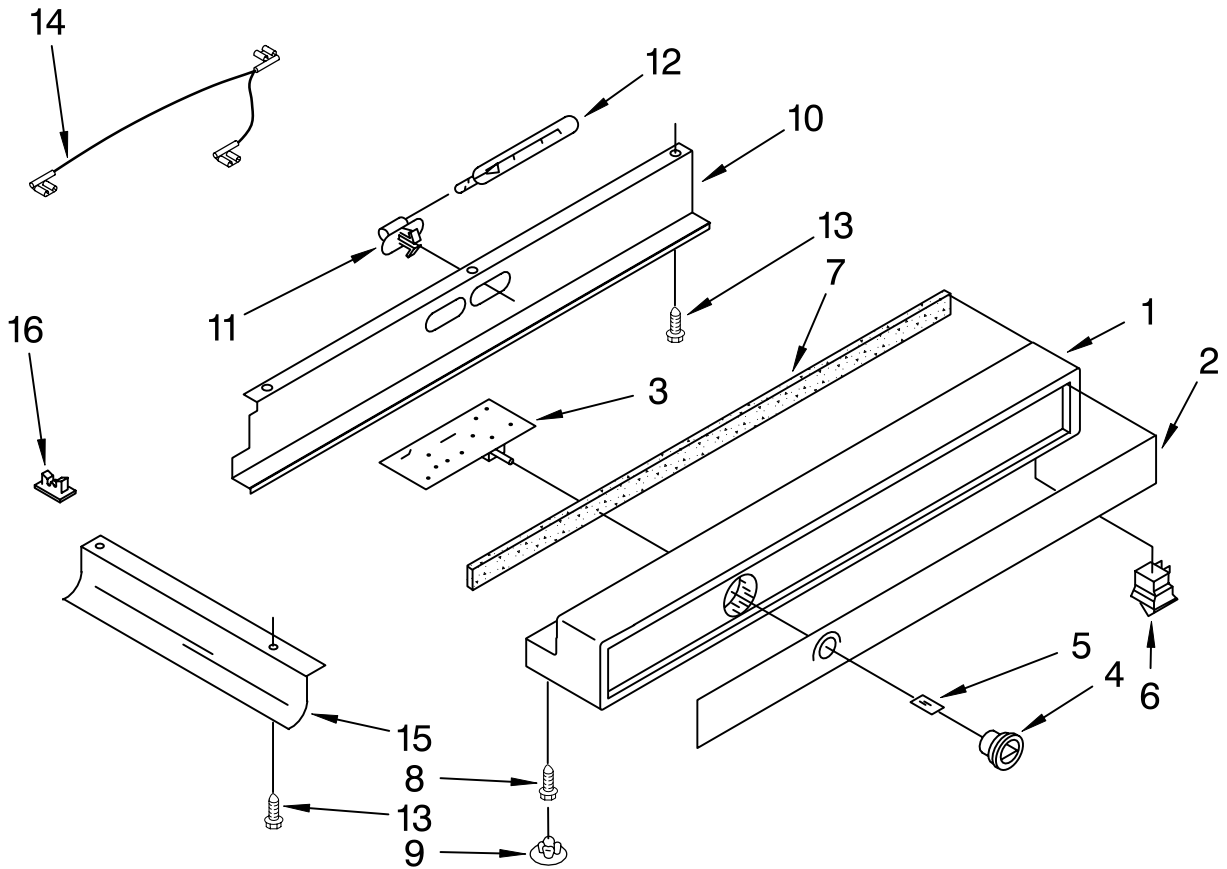

REFRIGERATOR CONTROL PANEL PARTS

For Models: KSSS42QDW05, KSSS42QDX05

Illus. No.	Part No.	DESCRIPTION
1	1112641	Control Panel
2	2003302	Inlay, Control Panel
3	2004005	Circuit Board
4	2003842	Control Knob
5	2003841	Retainer, Knob
6	1118894	Switch, Rocker Arm
7	1113135	Seal, Control Panel
8	489260	Screw (3)
9	2000153	Hole Plug (3)
10	1113774	Shield, Control Panel
11	1112613	Socket, Light (2)
12	548049	Light Bulb (2)
13	486194	Screw
14	2003758	Wire, Light
15	2001141	Channel, Wiring
16	1115375	Clip, Wiring (2)

FOR ORDERING INFORMATION REFER TO PARTS PRICE LIST